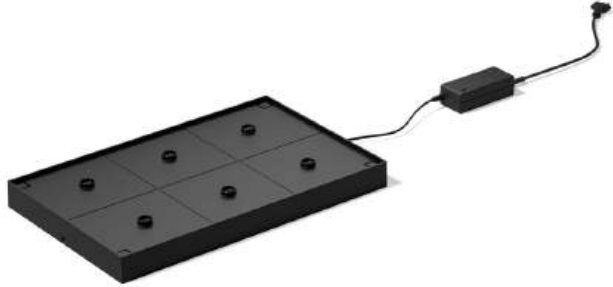

✔ Fireproof

✔ Cost-Effective

✔ Environmentally friendly

✔ Dimmable

✔ Ease of Use

QOOZII

MULTIPLE CHARGING BASE

With our multiple charging base, charging your lamps has never been easier. This advanced technology enables simultaneous charging of multiple lamps, transforming a time-consuming task into a quick and efficient process.

Each shelf charges six table lamps and can be stacked up to three levels, allowing up to 18 lamps to be charged in a compact, space-saving setup.

QOOZII

ARUBA

ARUBA embodies minimalist elegance with its sleek form, making it the ideal choice for adding refined sophistication to both stylish outdoor terraces and serene indoor lounges.