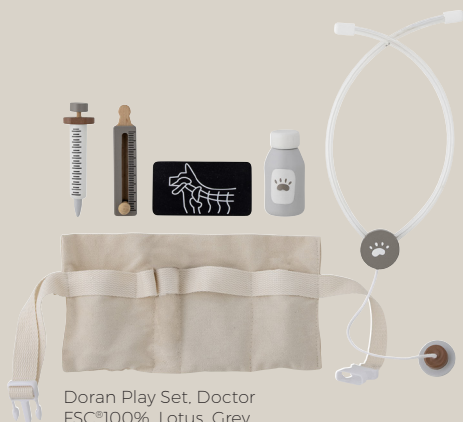

Doran Play Set, Doctor
FSC®100%, Lotus, Grey
82054192 / 6 SET
L60xH14 cm, Set of 6
10010575 20001490
30001390 40015975
50015975